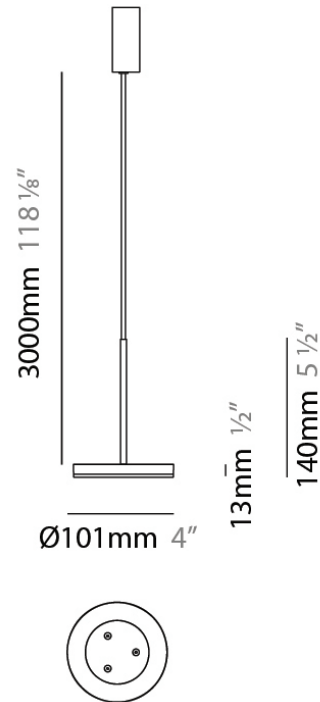

BELLA SUSPENSION

D81667R9-TIM

PROJECT

TYPE

NOTES

QUANTITY

DATE

GENERAL

Series: Bella

Brand: Panzeri

Division: Design

Mounting Type: Suspension

Mounting Location: Ceiling

Subcategory: Pendant

PHYSICAL

Shape: Round

Diameter (mm): 101

Diameter (in): 4

Height (mm): 13

Height (in): 1/2

Max. Overall Height (mm): 3013

Max. Overall Height (in): 118 ⁵/₈

Light Distribution: Direct

Weight (kg): 0.54501

Weight (lbs): 1.2

Diffuser: Acrylic Diffuser With Matt Finish

Fixture Material: Aluminum Die Cast

Cable Details: 3000mm / 118 1/8" Cable

ELECTRICAL

Lamp Type: LED

Input Wattage (W): 6.5

Total Output Wattage (W): 4.5

Dimming: Non-Dimmable

Driver Included: Yes

Driver Location: Integrated

Driver Type: Constant Voltage - Universal

Driver Class: Class 2

Input Voltage (V): 120 - 277

LED

Color Temperature (°K): 2700

Max. Delivered Lumen (lm): 388

CRI: >90 CRI

Lamp Life (hrs): 50000

OPTICAL

RATINGS AND CERTIFICATIONS

Certified By: CSA Certified to UL and CSA Standards

IP rating: IP40