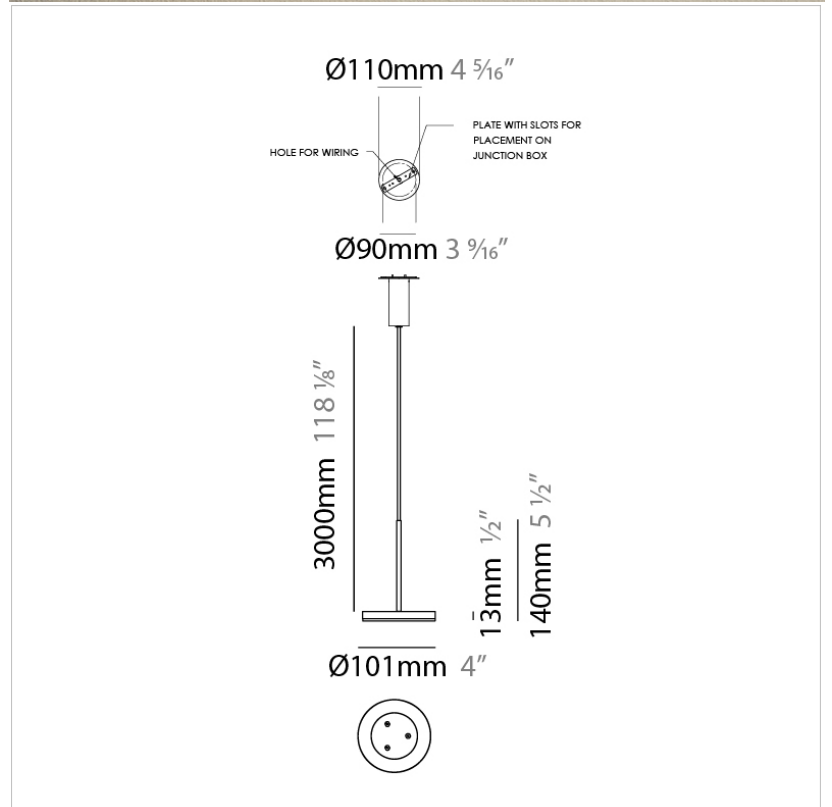

BELLA SUSPENSION

D81667-BRZ

GENERAL

Series: Bella
Brand: Panzeri
Division: Design
Mounting Type: Suspension
Mounting Location: Ceiling
Subcategory: Pendant

PHYSICAL

Shape: Disc
Diameter (mm): 101
Diameter (in): 4
Height (mm): 13
Height (in): 1/2
Max. Overall Height (mm): 3013
Max. Overall Height (in): 118 5/8
Light Distribution: Direct
Weight (kg): 0.54501
Weight (lbs): 1.2
Diffuser: Opal - Acrylic
Fixture Material: Metal

ELECTRICAL

Lamp Type: LED
Input Wattage (W): 6.5
Total Output Wattage (W): 6.5
Dimming: Non-Dimmable
Driver Location: Integrated
Input Voltage (V): 120

LED

Delivered Lumen Range: 100 - 499 lm
Number of LEDs: 1
Color Temperature (°K): 2700
Max. Delivered Lumen (lm): 388
Nominal Lumen (lm): 460
CRI: >80 CRI

OPTICAL

RATINGS AND CERTIFICATIONS

Certified By: CSA Certified to UL and CSA Standards
IP rating: IP40

PROJECT

TYPE

NOTES

QUANTITY

DATE

D