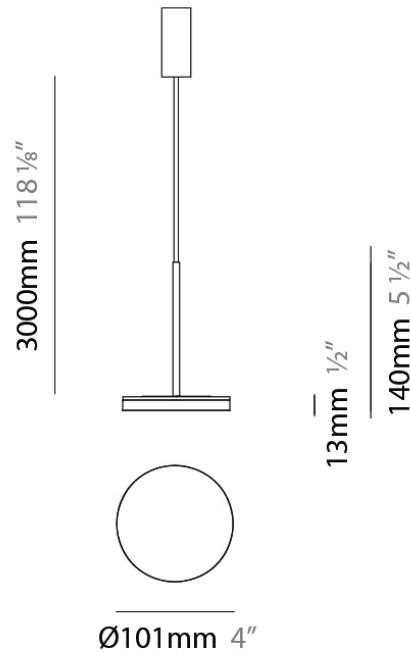

BELLA SUSPENSION

D81668R9-BLK

PROJECT _____

TYPE _____

NOTES _____

QUANTITY _____

DATE _____

GENERAL

Series: Bella
Brand: Panzeri
Division: Design
Mounting Type: Suspension
Mounting Location: Ceiling
Subcategory: Pendant

PHYSICAL

Diameter (mm): 101
Diameter (in): 4
Height (mm): 13
Height (in): 1/2
Max. Overall Height (mm): 3013
Max. Overall Height (in): 118 7/8
Light Distribution: Indirect
Weight (kg): 0.54501
Weight (lbs): 1.2
Diffuser: Opal - Acrylic
Fixture Material: Aluminum Die Cast

ELECTRICAL

Lamp Type: LED
Input Wattage (W): 6.5
Dimming: Non-Dimmable
Driver Included: Yes
Driver Location: Integrated
Driver Type: Constant Voltage - Universal
Driver Class: Class 2
Input Voltage (V): 120

LED

Color Temperature (°K): 2700
Max. Delivered Lumen (lm): 388
CRI: >90 CRI

OPTICAL

RATINGS AND CERTIFICATIONS

Certified By: CSA Certified to UL and CSA Standards
IP rating: IP40